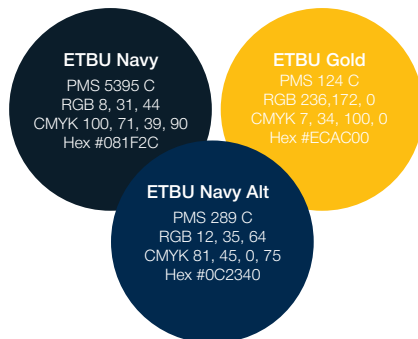

ETBU

BRAND STANDARD QUICK REFERENCE

ETBU

PRIMARY LOGO

UNIVERSITY SEAL

EAST TEXAS BAPTIST UNIVERSITY

UNIVERSITY NAME

TEXAS TIGER EMBLEM

OFFICIAL UNIVERSITY COLORS

EAST TEXAS BAPTIST UNIVERSITY

EMBRACING FAITH ★ ENGAGING MINDS ★ EMPOWERING LEADERS ★ ENHANCING COMMUNITY

CORE COMMITMENTS

ETBU

BRAND STANDARD QUICK REFERENCE

ENHANCEMENTS MADE AND IDENTIFYING THE CORRECT ONE