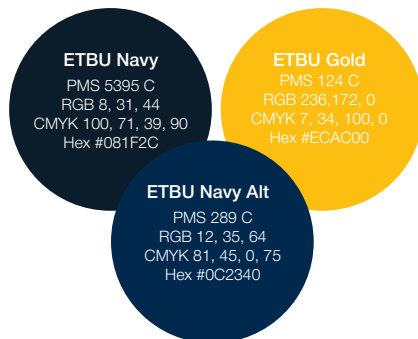

ETBU

BRAND STANDARD QUICK REFERENCE

PRIMARY LOGO

UNIVERSITY SEAL

EAST TEXAS BAPTIST UNIVERSITY

UNIVERSITY NAME

TEXAS TIGER EMBLEM

OFFICIAL UNIVERSITY COLORS